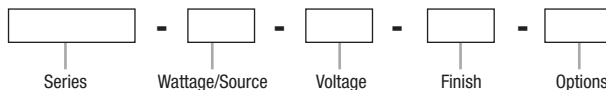

ORDERING INFORMATION

ORDERING EXAMPLE: LMS100-PL7-120-DB-DW

SERIES

LMS100	LMS 100 Series
LMS200	LMS 100 Series
LMS300	LMS 100 Series

WATTAGE/SOURCE

LMS 100 Series	
5L²	5W LED 120V.
PL7	G23 Base Mag.
40INC	40W Incandescent Medium Base
LMS 200 Series	
50HPS	50W HPS Medium Base
50MH	50W MH Medium Base
PL9	G23 Base Mag.
PL13	GX23 Base Mag.
75INC	75W Incandescent Medium Base
LMS 300 Series	
70HPS	70W HPS Medium Base
100HPS	100W HPS Medium Base
70MH	70W MH Medium Base
100MH	100W MH Medium Base
PLC26	G24D-3 Base Mag.
PLT26-ELB	GX4q-3 Base
100INC	100W Incandescent Medium Base

VOLTAGE

120	120V
277	277V
MT	Multi-Tap (120/208/240/277V)
347	347V

FINISH

DB	Dark Bronze
BLK	Black
WHT	White
SAL	Platinum Silver

OPTIONS

DW¹	Drywall
CP¹	Concrete Pour
GD	Cast Guard (LMS300 only)
BZ	Cast Bronze Face
BZ1	All Cast Bronze Fixture
JBTW	Junction Box Through Wire
F	Fusing
LP	Lamp Included

¹ Must select drywall or concrete pour.
² 6350K color temperature.

Due to our continued efforts to improve our products, product specifications are subject to change without notice.

**DEVINE
LIGHTING™**

Devine Lighting • 701 Millennium Boulevard • Greenville, SC 29607 • PHONE: 864-678-1000

For more information visit our web site: www.hubbell-ltg.com