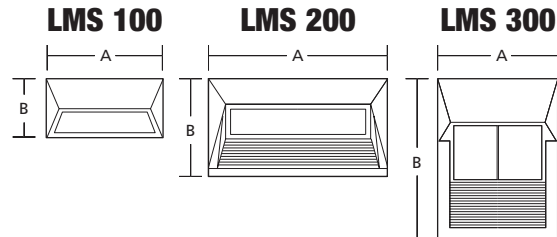

LMS 100/200/300

Cat. #		Approvals
Job	Type	

**DEVINE
LIGHTING™**

SPECIFICATIONS

- Rugged cast aluminum housing and face. Cast bronze optional for the ultimate in life and quality. Concrete pour and drywall designs (must specify) 3/4" conduit hubs in external wiring compartment.
- Tempered, frosted glass for soft distribution and lamp image shielding. Gasketed for wet locations. Stainless steel allenhead screws are standard.
- Formed specular reflector maximizes output.
- Three sizes for proper scale for your project. Wattages range from 7 to 100 through various sources.
- NEW! 5 watt 120V LED system, provides long life, low maintenance.
- Standard finishes include dark bronze, black, white and platinum. Brushed finish on optional cast bronze face. Custom colors available, consult factory.
- CSA certified to UL1598 for use in wet locations.

	A	B	Depth
LMS 100	87/16"	37/8"	3"
	214 mm	98 mm	76 mm
LMS 200	133/4"	77/8"	41/8"
	349 mm	181 mm	105 mm
LMS 300	93/4"	12"	5"
	248 mm	305 mm	127 mm

Note: Rough-in for drywall installation:
 LMS 100 = 7 3/4" x 3 3/8" x 3"
 LMS 200 = 13" x 6 1/8" x 4 1/8"
 LMS 300 = 9" x 11 1/8" x 5"