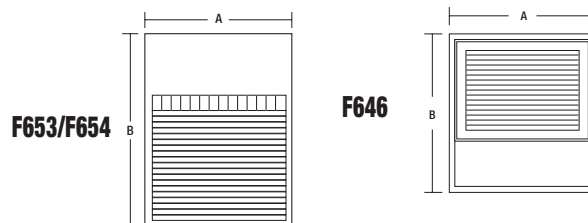

F653/F654/F646 SERIES STEPLIGHTS

Cat. #		Approvals
Job	Type	

DEVINE LIGHTING™

SPECIFICATIONS

- Cast aluminum housing with rugged Devine Design. Concrete pour and drywall versions. 3/4" conduit hubs. Optional cast bronze housing for extended life.
- Cast aluminum (optional cast bronze) faces with stainless steel allenhead closure screws. Tempered glass lenses.
- Formed specular aluminum reflector for maximum light output.
- Wide range of ballasts for commercial applications. See ordering information.
- Standard finishes include dark bronze, black, white, and platinum.
- Units are designed for use in wet locations.

F653

F654

F646

	A	B	Depth
F653	9 3/4"	12"	5 1/8"
	248 mm	305 mm	130 mm
F654	13 5/8"	13 5/8"	4 3/4"
	346 mm	346 mm	121 mm
F646	13 5/8"	13 5/8"	4 3/4"
	346 mm	346 mm	121 mm

Note: Rough-in for drywall installation:
 F653 = 9 3/8" x 11 1/8" x 5 1/8"
 F654 = 13 5/8" x 13 5/8" x 4 3/4"
 F654 = 13 5/8" x 13 5/8" x 4 3/4"