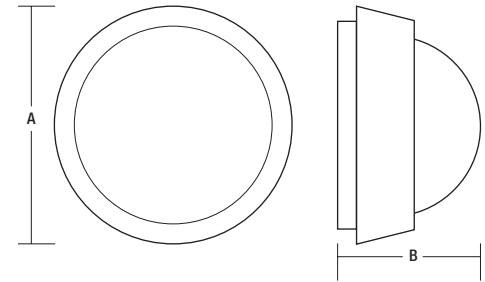

BCR SERIES

WALL/CEILING MOUNT

Cat. #		Approvals
Job	Type	

**DEVINE
LIGHTING™**

SPECIFICATIONS

- Opal borosilicate glass lens provides long life and soft uniform distribution; Held by cast aluminum frame/door; Gasketed to housing and secured by stainless steel allenhead screws
- Heavy-wall cast aluminum housing and face trims offer rugged mounting and durability; Select from open face to spoke trim for complementary styling; Wall or ceiling mount
- Soft uniform Type V distribution for general accent/security illumination
- Available in 70 and 100 watt metal halide and HPS, PLC26/2PLC26/PLT42 fluorescent or 100 watt max. incandescent; Lamp not supplied unless ordered as an option
- Standard powder paint finishes are dark bronze, black, white and platinum
- Listed to UL1598 for use in wet locations

	A	B
BCR13	13" 330 mm	9 ³ / ₄ " 248 mm
BCR14-18	13" 330 mm	10 ³ / ₈ " 264 mm

ORDERING INFORMATION

ORDERING EXAMPLE: BCR13-70HPS-120-DB-LP

SERIES	WATTAGE/SOURCE	VOLTAGE ¹	FINISH	OPTIONS
BCR13	70HPS 70w HPS, medium base 100HPS 100w HPS, medium base	120 120V 277 277V MT Multi-Tap 120/208/240/277V 347 347V	DB Dark Bronze BLK Black WHT White SAL Platinum	F Fusing EMQ Emergency quartz relay PC³ Photocell LP Lamp included
BCR14	70MH 70w PSMH, medium base 100MH 100w PSMH, medium base			
BCR15	100INC 26w Incandescent, medium base			
BCR18	PLC26-ELB 26w CFL, GX24q-3 base 2PLC26-ELB 2 26w CFL, GX24q-3 base PLT42-ELB² 42w CFL, GX24q-4 base			