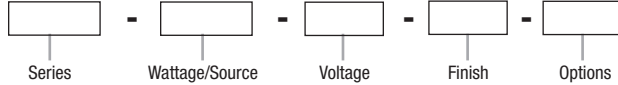

SERIES

BAU65	Uplight
BAD65	Downlight

WATTAGE/SOURCE

HPS	
70HPS	70W Medium Base
Metal Halide	
70MH	70W Medium Base
Incandescent	
200INC	200W Medium Base
Fluorescent	
2PLC13	GX23-2 Base Mag.

VOLTAGE¹

120	120V
277	277V
MT	Multi-Tap (120/208/240/277V)
347	347V

FINISH

DB	Dark Bronze
BLK	Black
WHT	White
SAL	Platinum

OPTIONS

F	Fusing
LP	Lamp Included

¹ 50Hz 220/240V available (consult factory).
Note: See RA65 Pole Mount Series to complete the site.

Due to our continued efforts to improve our products, product specifications are subject to change without notice.

**DEVINE
LIGHTING™**

Devine Lighting • 701 Millennium Boulevard • Greenville, SC 29607 • PHONE: 864-678-1000

For more information visit our web site: www.hubbell-ltg.com