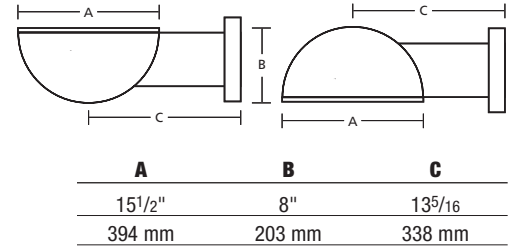

## SPECIFICATIONS

- Tempered glass lens is opal for uniform downlighting or clear for maximum uplighting. Gasketed to housing and supported by the cast aluminum door frame and secured with tamper-resistant stainless steel allenhead screws.
- Housing is heavy-wall cast aluminum for durability. Extruded arm and cast wall plate provide solid mounting.
- Opal glass BAD provides a soft Type V distribution. The BAU uplight has a clear lens with slight asymmetric distribution.
- Available in 70 watt metal halide and HPS, 2PLC13 fluorescent or 200 watt max. incandescent. Lamps not included unless ordered as option.
- Standard powder paint finishes include dark bronze, black, white and platinum.
- Full cutoff distribution (BAD series).
- Certified for use in wet locations to UL 1598.