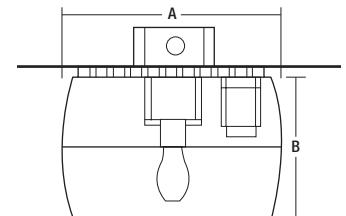

ORDERING INFORMATION

SERIES	WATTAGE/SOURCE	VOLTAGE²	FINISH	OPTIONS
GFO40 GFO40 Series	GFO40	120 120V	DB Dark Bronze	C43 Cast junction box
GFP80 GFP80 Series	70HPS 70w HPS, Medium Base	277 277V	BLK Black	TP Tamper proof
	70MH 70w PSMH, Medium Base	MT Multi-Tap 120/208/240/277V	WHT White	PC Photocell
	2PLC13-ELB 2 13w CFL, G24q-1 Base	347 347V	SAL Platinum	F Fusing
	PLC26-ELB 26w CFL, G24q-3 Base	U 120-277V (Induction)		RTW90 Clear Lenticular lens (GFO40)
	GFO80/GFP80			EMQ Emergency Quartz Restrike (socket only)³
	100HPS 100w HPS, Medium Base			EMQLP EMQ Lamp³
	150HPS 150w HPS, Medium Base			LP Lamp Included⁴
	100MH 100w PSMH, Medium Base			
	150P 150w PSMH, Medium Base			
	2PLC26 2 26w CFL, G24d-3 Base Mag.			
	PLT42-ELB 42w CFL, GX24q-4 Base			
	100I¹ 100w Induction (4067 delivered lumens)			
	70I¹ 70w Induction (3300 delivered lumens)			

1 Contains Sylvania Icteron® system, 4100K Available in GFP80 model
2 50Hz 220/240V available (consult factory)
3 Not available on induction
4 Lamp included for induction