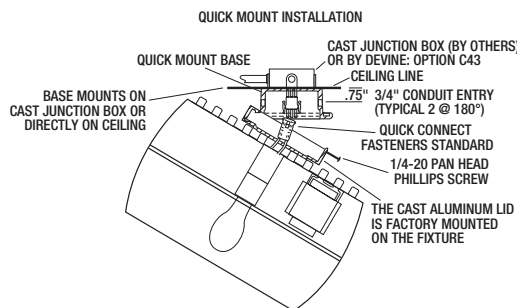

ORDERING INFORMATION

SERIES	WATTAGE/SOURCE	VOLTAGE²	FINISH	OPTIONS
GFO40 GFO40 Series	GFO40	120 120V	DB Dark Bronze	C43 Cast junction box
GFP80 GFP80 Series	70HPS 70w HPS, Medium Base	277 277V	BLK Black	TP Tamper proof
	70MH 70w PSMH, Medium Base	MT Multi-Tap 120/208/240/277V	WHT White	PC Photocell
	2PLC13-ELB 2 13w CFL, G24q-1 Base	347 347V	SAL Platinum	F Fusing
	PLC26-ELB 26w CFL, G24q-3 Base	U 120-277V (Induction)		RTW90 Clear Lenticular lens (GFO40)
	GFO80/GFP80			EMQ Emergency Quartz Restrike (socket only)³
	100HPS 100w HPS, Medium Base			EMQLP EMQ Lamp³
	150HPS 150w HPS, Medium Base			LP Lamp Included⁴
	100MH 100w PSMH, Medium Base			
	150P 150w PSMH, Medium Base			
	2PLC26 2 26w CFL, G24d-3 Base Mag.			
	PLT42-ELB 42w CFL, GX24q-4 Base			
	100I¹ 100w Induction (4067 delivered lumens)			
	70I¹ 70w Induction (3300 delivered lumens)			

1 Contains Sylvania Icteron® system, 4100K Available in GFP80 model
2 50Hz 220/240V available (consult factory)
3 Not available on induction
4 Lamp included for induction