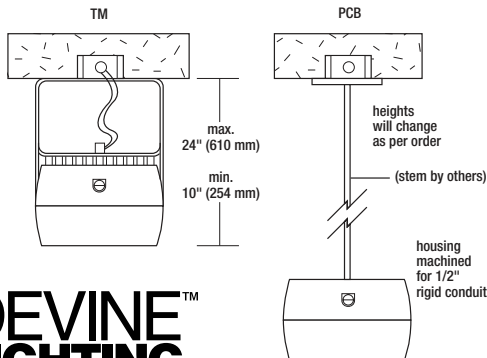

ORDERING INFORMATION ON REVERSE SIDE

GFO/GFP

Parking Garage

PARKING GARAGE

FEATURES

- Rugged cast aluminum housing with 3/4" wiring hubs and versatile mounting capabilities: Surface mount over recessed boxes, Quick Mount wet location box, Adjustable trunnion mount, Pendant mount and Semi-recessed concrete pour or drywall mount.
- Compact 10" sq. GFO40 or 14" sq. GFP80
- Stainless steel screw closure with aircraft cable lens retainer
- Polycarbonate refractor is prismatic
- Reflector is high gloss white to maximize the lamp lumens into the refractor
- Wattages range from 26w CFL to 150w PSMH, including energy-saving induction @ 70w and 100w
- Standard finishes include dark bronze, black, white and platinum
- GFP80 is listed to UL1598 for use in wet locations

1 Contains Sylvania Icteron® system, 4100K Available in GFP80 model
 2 50Hz 220/240V available (consult factory)
 3 Not available on induction
 4 Lamp included for induction

	A	B
GFO40	10"	7"
	254 mm	178 mm
GFP80	14 1/4"	8 1/2"
	362 mm	216 mm